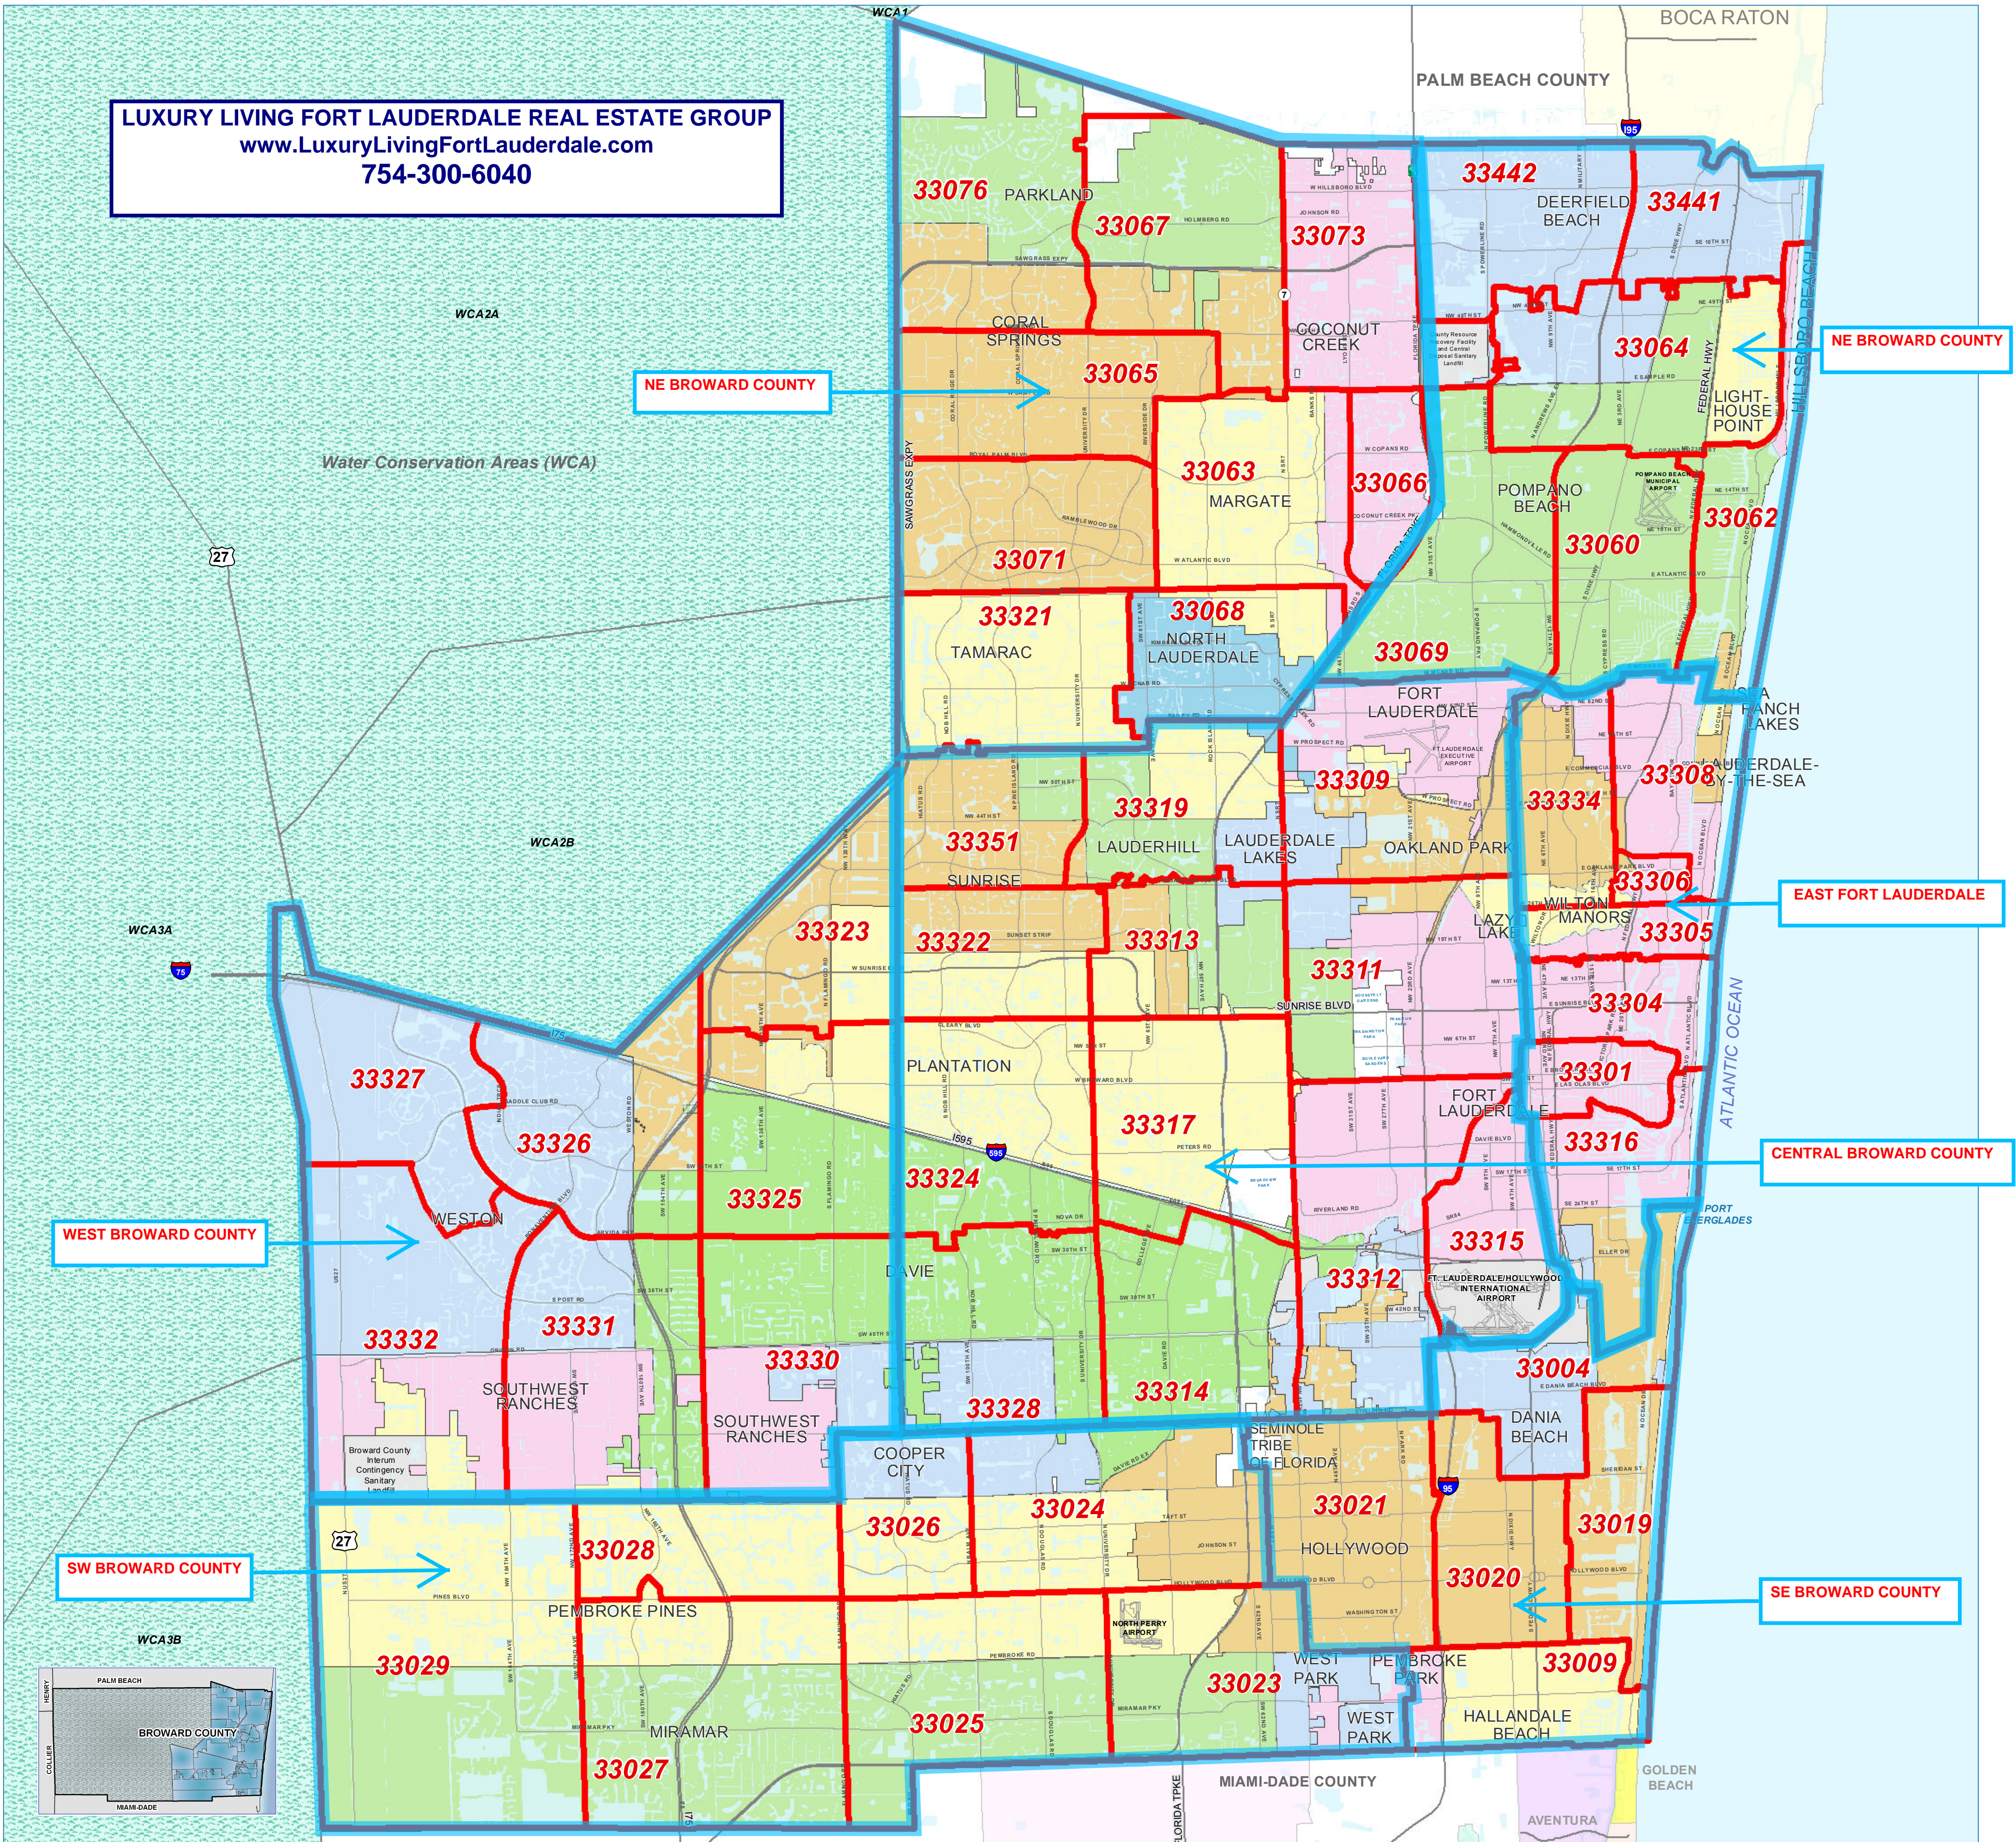

Greater Fort Lauderdale / Broward County Area Map

LUXURY LIVING FORT LAUDERDALE REAL ESTATE GROUP
www.LuxuryLivingFortLauderdale.com
754-300-6040

WEST BROWARD COUNTY

SW BROWARD COUNTY

NE BROWARD COUNTY

EAST FORT LAUDERDALE

CENTRAL BROWARD COUNTY

SE BROWARD COUNTY