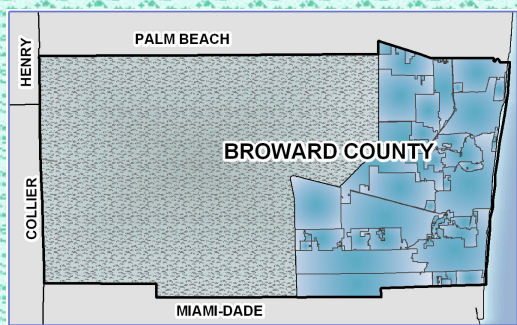

Greater Fort Lauderdale / Broward County Area Map

LUXURY LIVING FORT LAUDERDALE REAL ESTATE GROUP
www.LuxuryLivingFortLauderdale.com
754-300-6040

WEST BROWARD COUNTY

SW BROWARD COUNTY

NE BROWARD COUNTY

EAST FORT LAUDERDALE

CENTRAL BROWARD COUNTY

SE BROWARD COUNTY